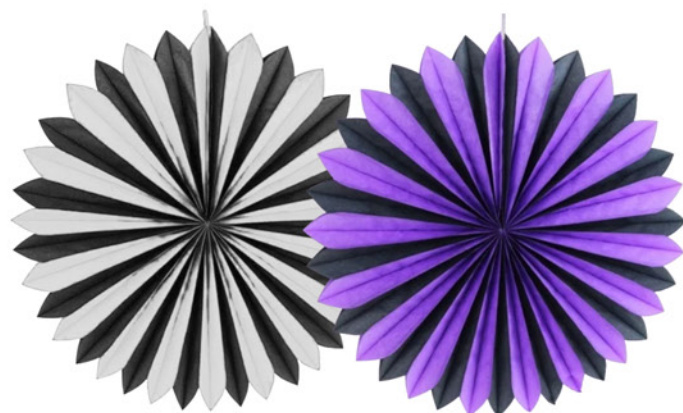

LEQUE CORES
HALLOWEN 48CM
HLW36